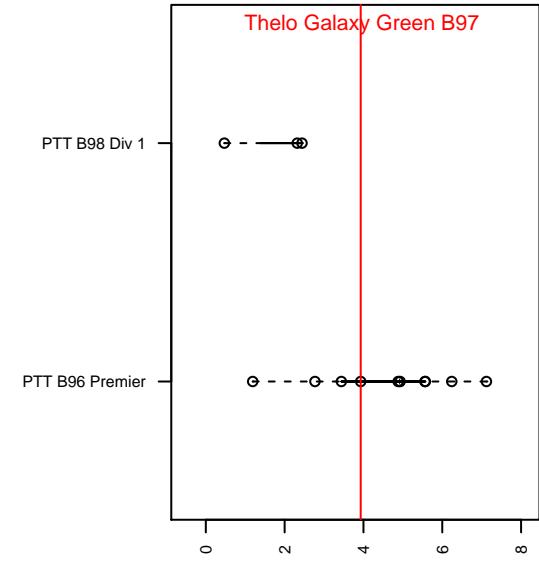

Thelo Galaxy Green B97

Thelo United Futbol
Milwaukie, OR
B97 total strength=1642
attack=23.88 defense=14.39
fall league = PTT B96 Premier

alt names used:
Thelo United FC Galaxy Green
Thelo United FC Galaxy Green

Venues played:
2015 ETFC Adidas Cup U15-19
2015 Mt Hood Challenge U17-19
2015 Portland Winter Showcase U18
2015 PTT B96 Premier
2015 United College Showcase U17-18

Thelo Galaxy Green B97
Dots are actual minus expected GF (blue circles) and GA (red triangles).
Blue line is smoothed change in attack strength. Red is smoothed change in defense strength.

**attack and defense variance (black dot)
relative to other teams
and top 10 in region**

**attack and defense rating
relative to others at age
and all opponents in last 13 months**

Performance relative to 13 month average