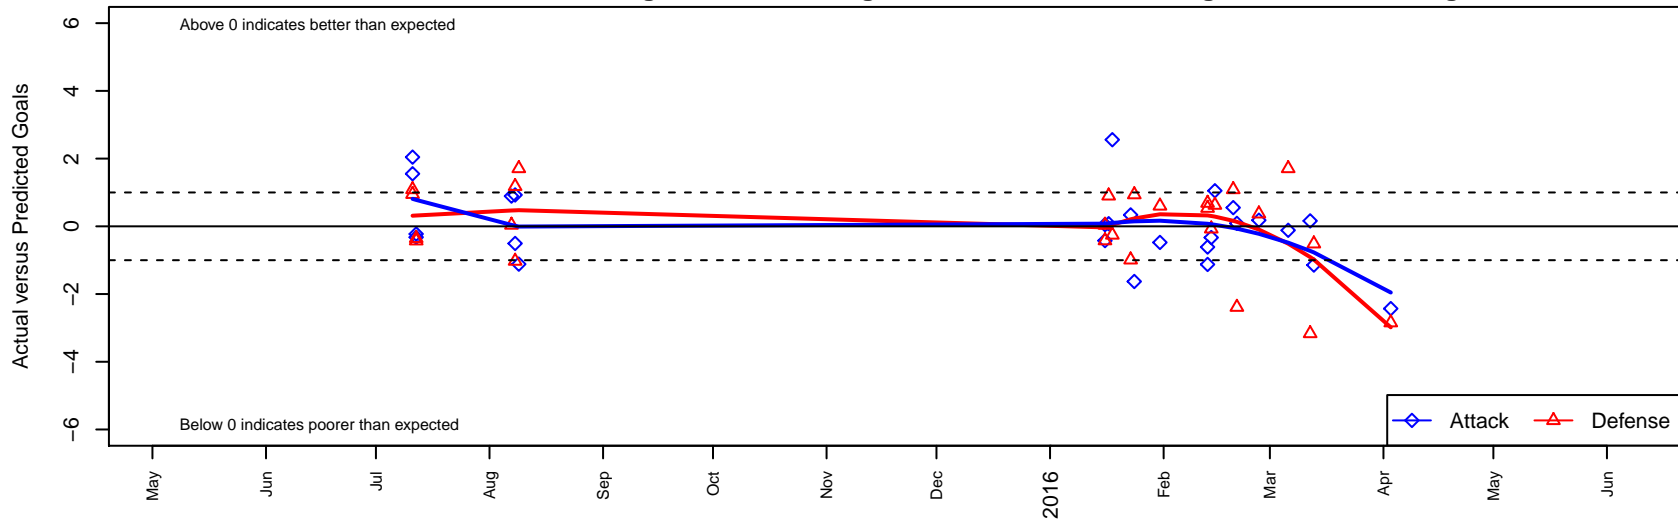

Thelo Galaxy Green B97

Thelo United Futbol
Milwaukie, OR
B97 total strength=1642
attack=23.88 defense=14.39
fall league = PTT B96 Premier

alt names used:
Thelo United FC Galaxy Green
Thelo United FC Galaxy Green

Venues played:
2015 ETFC Adidas Cup U15-19
2015 Mt Hood Challenge U17-19
2015 Portland Winter Showcase U18
2015 PTT B96 Premier
2015 United College Showcase U17-18

Thelo Galaxy Green B97
Dots are actual minus expected GF (blue circles) and GA (red triangles).
Blue line is smoothed change in attack strength. Red is smoothed change in defense strength.

**attack and defense variance (black dot)
relative to other teams
and top 10 in region**

**attack and defense rating
relative to others at age
and all opponents in last 13 months**

Performance relative to 13 month average